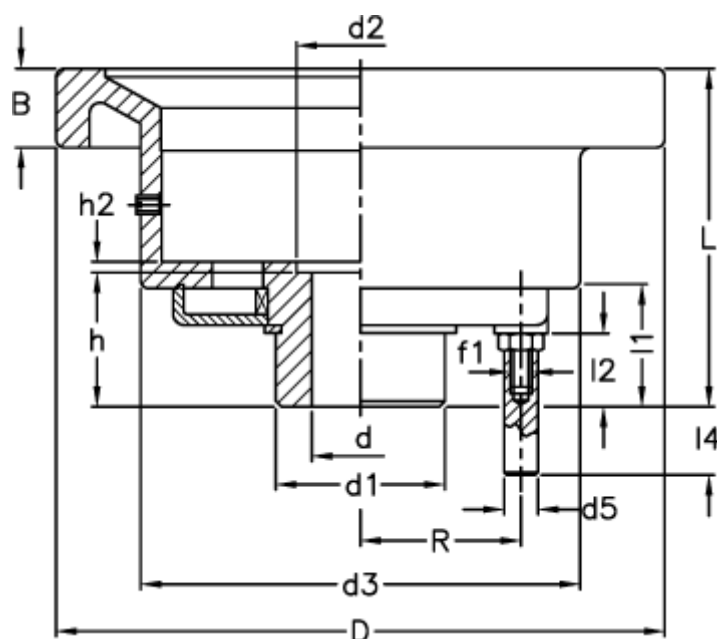

Article number: 2307028652  
 Description: E+G Solid handwheel  
 VAD.160-PXX2-A14

## Measures

B	= 18	h	= 23.5
D	= 160	h2	= 4.0
d1	= 32	L	= 71.5
d2	= 25.5	l1	= 20.0
d3	= 78	l2	= 13.0
d5	= 6	l4	= 12.1
d H7	= 14	R	= 28.5
f1	= M4		